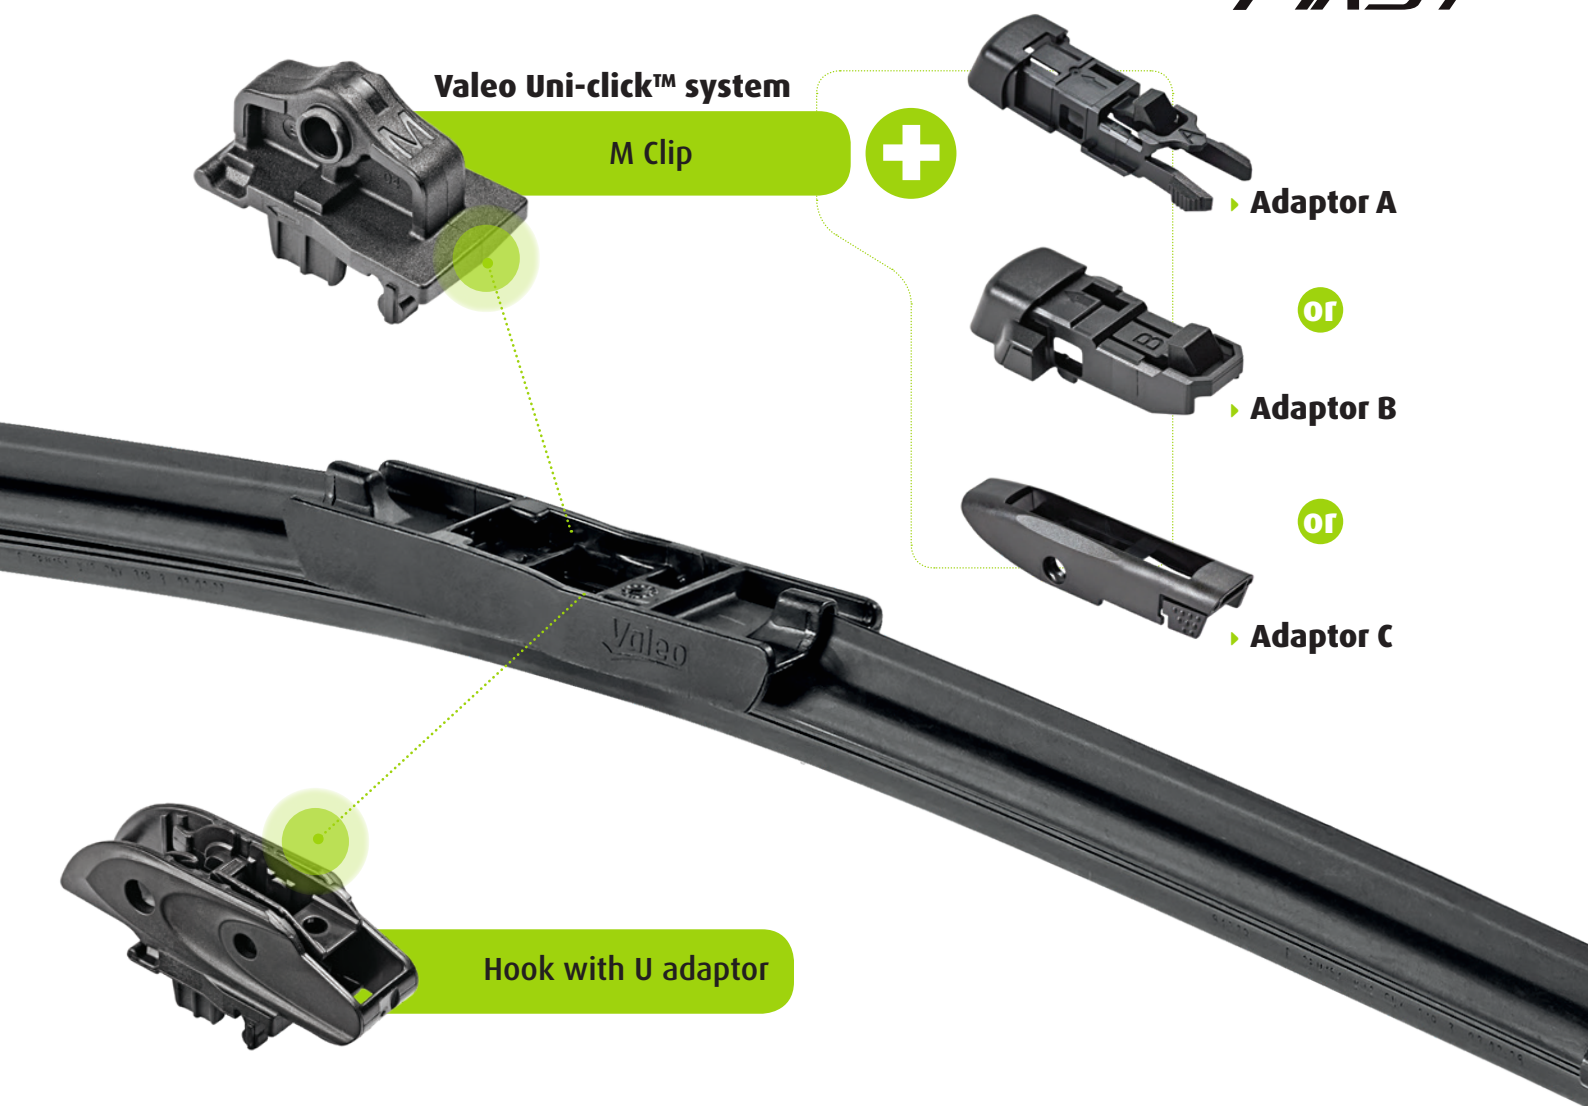

Short Code	Part Number	Blade Length	Hook with U adaptor	M Clip	Adaptor A	Adaptor B	Adaptor C
FM35	575000	350mm	pre-mounted	✓	✓	✓	✓
FM38	575001	380mm	pre-mounted	✓	✓	✓	-
FM40	575002	400mm	pre-mounted	✓	✓	✓	✓
FM45	575003	450mm	pre-mounted	✓	✓	✓	✓
FM47	575004	470mm	pre-mounted	✓	✓	✓	-
FM50	575005	500mm	pre-mounted	✓	✓	✓	✓
FM53	575006	530mm	pre-mounted	✓	✓	✓	-
FM55	575007	550mm	pre-mounted	✓	✓	✓	✓
FM60	575008	600mm	pre-mounted	✓	✓	✓	✓
FM65	575009	650mm	pre-mounted	✓	✓	✓	✓
FM70	575010	700mm	pre-mounted	✓	✓	✓	-
FM75	575011	750mm	-	pre-mounted	pre-mounted	✓	✓

* Vehicles equipped in O.E. with standard blades or Flat Blade

Make the clever choice