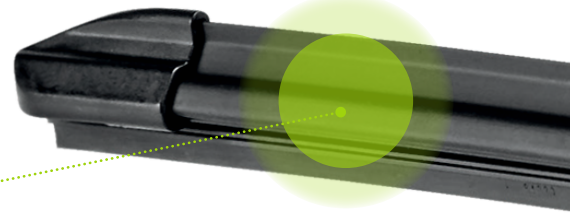

MULTICONNECTION
• One click movement

Valeo Pyramid™ SPOILER SHAPE
• Optimised clean

NEW RUBBER
• Increased durability
• Suitable for all weather conditions

The Flat Blade innovation from Valeo

DISCOVER Pyramid™
TECHNOLOGY IN THE VIDEO!

Make the clever choice

*Passenger Car OE Worldwide Market Shares 2015 in value, excluding trucks

New range

Flat Blade Multiconnection

- ▶ **1 ADDITIONAL LENGTH**
- ▶ **2 NEW ARM TYPES COVERED**
- ▶ **COVERS 85% OF THE EUROPEAN CAR PARC**
- ▶ **12 SINGLE PART NUMBERS**
- ▶ **MULTICONNECTION WITH VALEO EXCLUSIVE UNI-CLICK™ TECHNOLOGY**