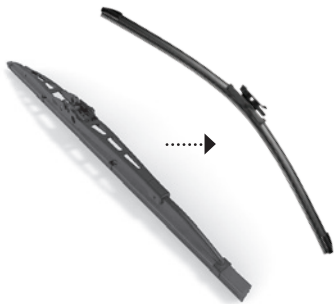

Fitting instructions

Flat Blade Multiconnection

HOOK CONNECTION

H CONNECTION
U-Hook Arm

H

1

2

Click

FLAT BLADE CONNECTIONS

M Clip (Base for A,B,C clip)

1

2

3

4

+M

Click

A Clip

5

6

+A M

Click

A1

17 mm

7

8

Click

A2

7

8

Click

A3

For BMW E60, E61, E63, E64 applications only

7

8

Click

A4

19 mm

7

8

Click

B Clip

5

6

+B M

Click

B1

22 mm

7

8

B2

16 mm

7

8

Click

C Clip

5

6

+C M

Click

C1

7

8

Click

SCAN THE QR-CODE AND DISCOVER
OUR NEW FITTING VIDEOS